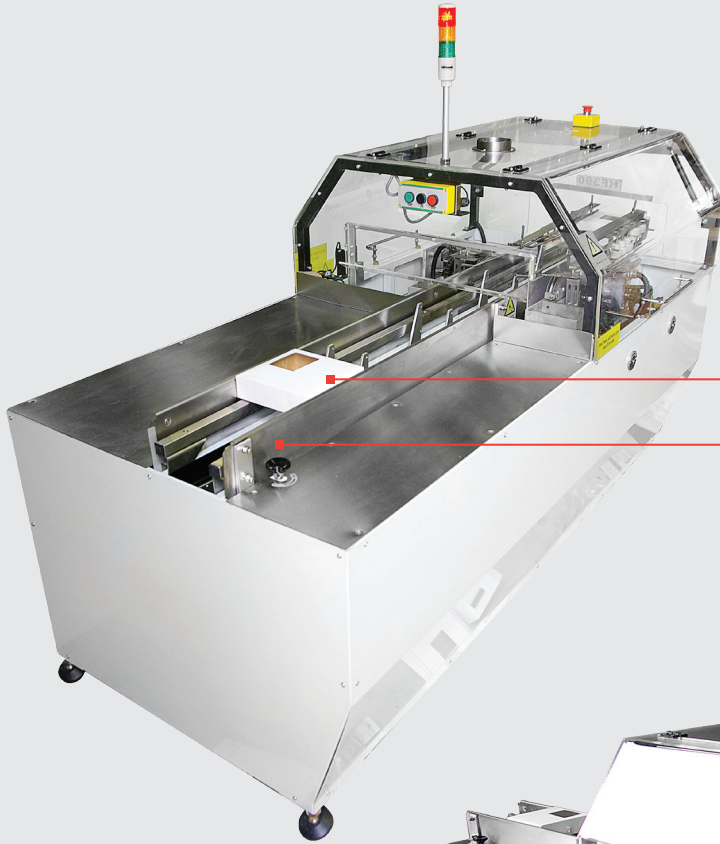

PPN Weekly Update

CALL SALES NOW FOR ANY OF THESE GREAT MACHINES +61 (03) 9791 7011

iopak's amazing Semi Automatic Horizontal Cartoner Closer Gluer is sure to please.

This machine ticks all the boxes... ideal for contract packers. Easy to set up and operate, with speeds up to 56 packs/min (product dependent) and very affordable.

Call sales now on: +61 3 9791 7011 to find out more!

See YouTube video link above:

Good range of box sizes

Simple manual setup for different boxes

Adjustable rollers for the gluing the box sides

Small footprint,
L: 2200 W:1000 H:1600
idea for small locations.

iopak HF-390 SEMI AUTOMATIC HORIZONTAL CARTON CLOSER GLUER SPECIFICATIONS

Speed: up to 56 packs/min (product dependent)
Pack size: 150 - 410 L x 52 - 250 W x 30 - 75 H mm
Sealing type: hot melt glueing system.
Web: 15364