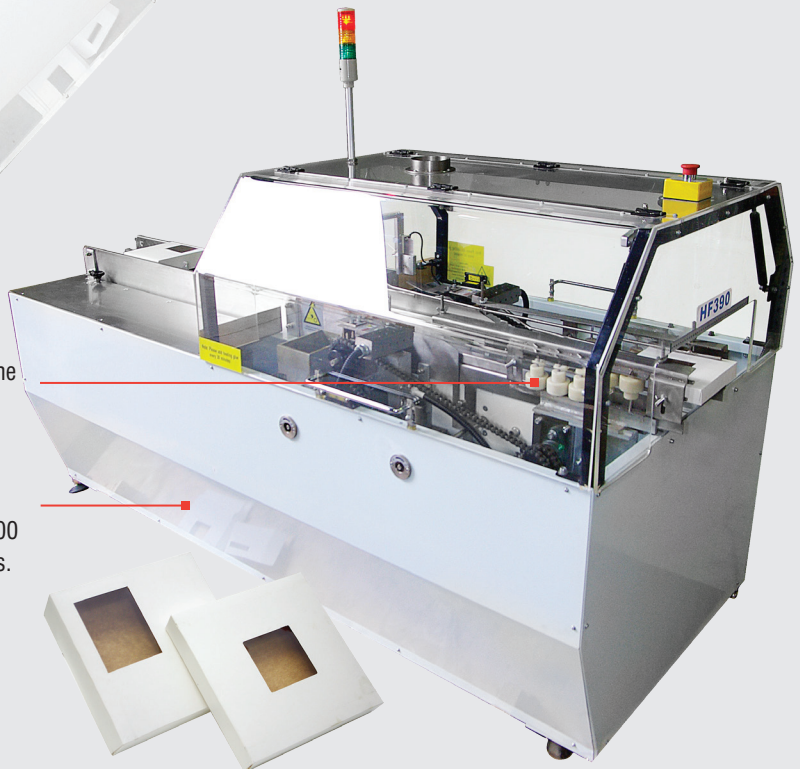

PPN Weekly Update

CALL SALES NOW FOR ANY OF THESE GREAT MACHINES +61 (03) 9791 7011

iopak's amazing Semi Automatic Horizontal Cartoner Closer Gluer is sure to please.

This machine ticks all the boxes... ideal for contract packers. Easy to set up and operate, with speeds up to 56 packs/min (product dependent) and very affordable.

Call sales now on: +61 3 9791 7011 to find out more!

See YouTube video link above:

Good range of box sizes

Simple manual setup for different boxes

Adjustable rollers for the gluing the box sides

Small footprint,
L: 2200 W:1000 H:1600
idea for small locations.

iopak HF-390 SEMI AUTOMATIC HORIZONTAL CARTON CLOSER GLUER SPECIFICATIONS

Speed: up to 56 packs/min (product dependent)
Pack size: 150 - 410 L x 52 - 250 W x 30 - 75 H mm
Sealing type: hot melt glueing system.
Web: 15364