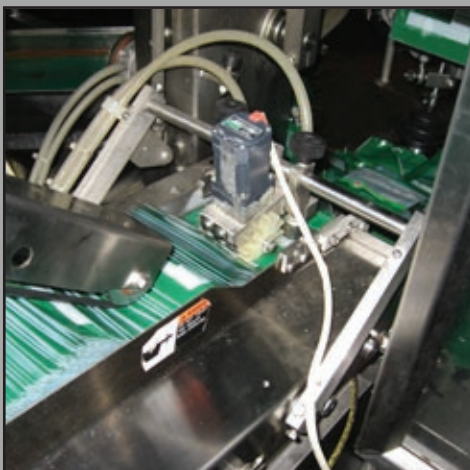

**FEED STATION PRIOR
TO OPENING & FILLING**